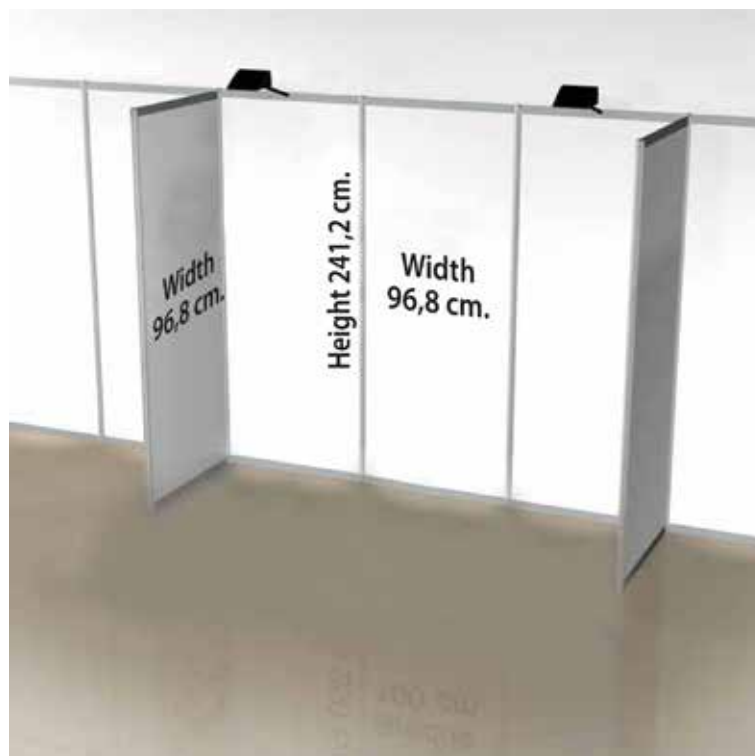

Specifications - Digital Print

1. Save the files in the correct size 1:1 or making it scalable.
2. The file must contain only what is to be produced.
3. Convert all text to curves.
4. By defining colors indicate these by CMYK scale
  NOTE: It is not possible to frame colors 100% in a print colors are approximate.
  Panton colors are mixed colors, and it's not all Panton colors that can recreated in the same quality using CMYK.
5. Image files must be converted to CMYK.
  (Viewing distance DPI:
  0-2 meters 100 dpi final size 1:1
  2 - 4 meters 50 dpi final size 1:1
6. No bleed but keep crop marks.